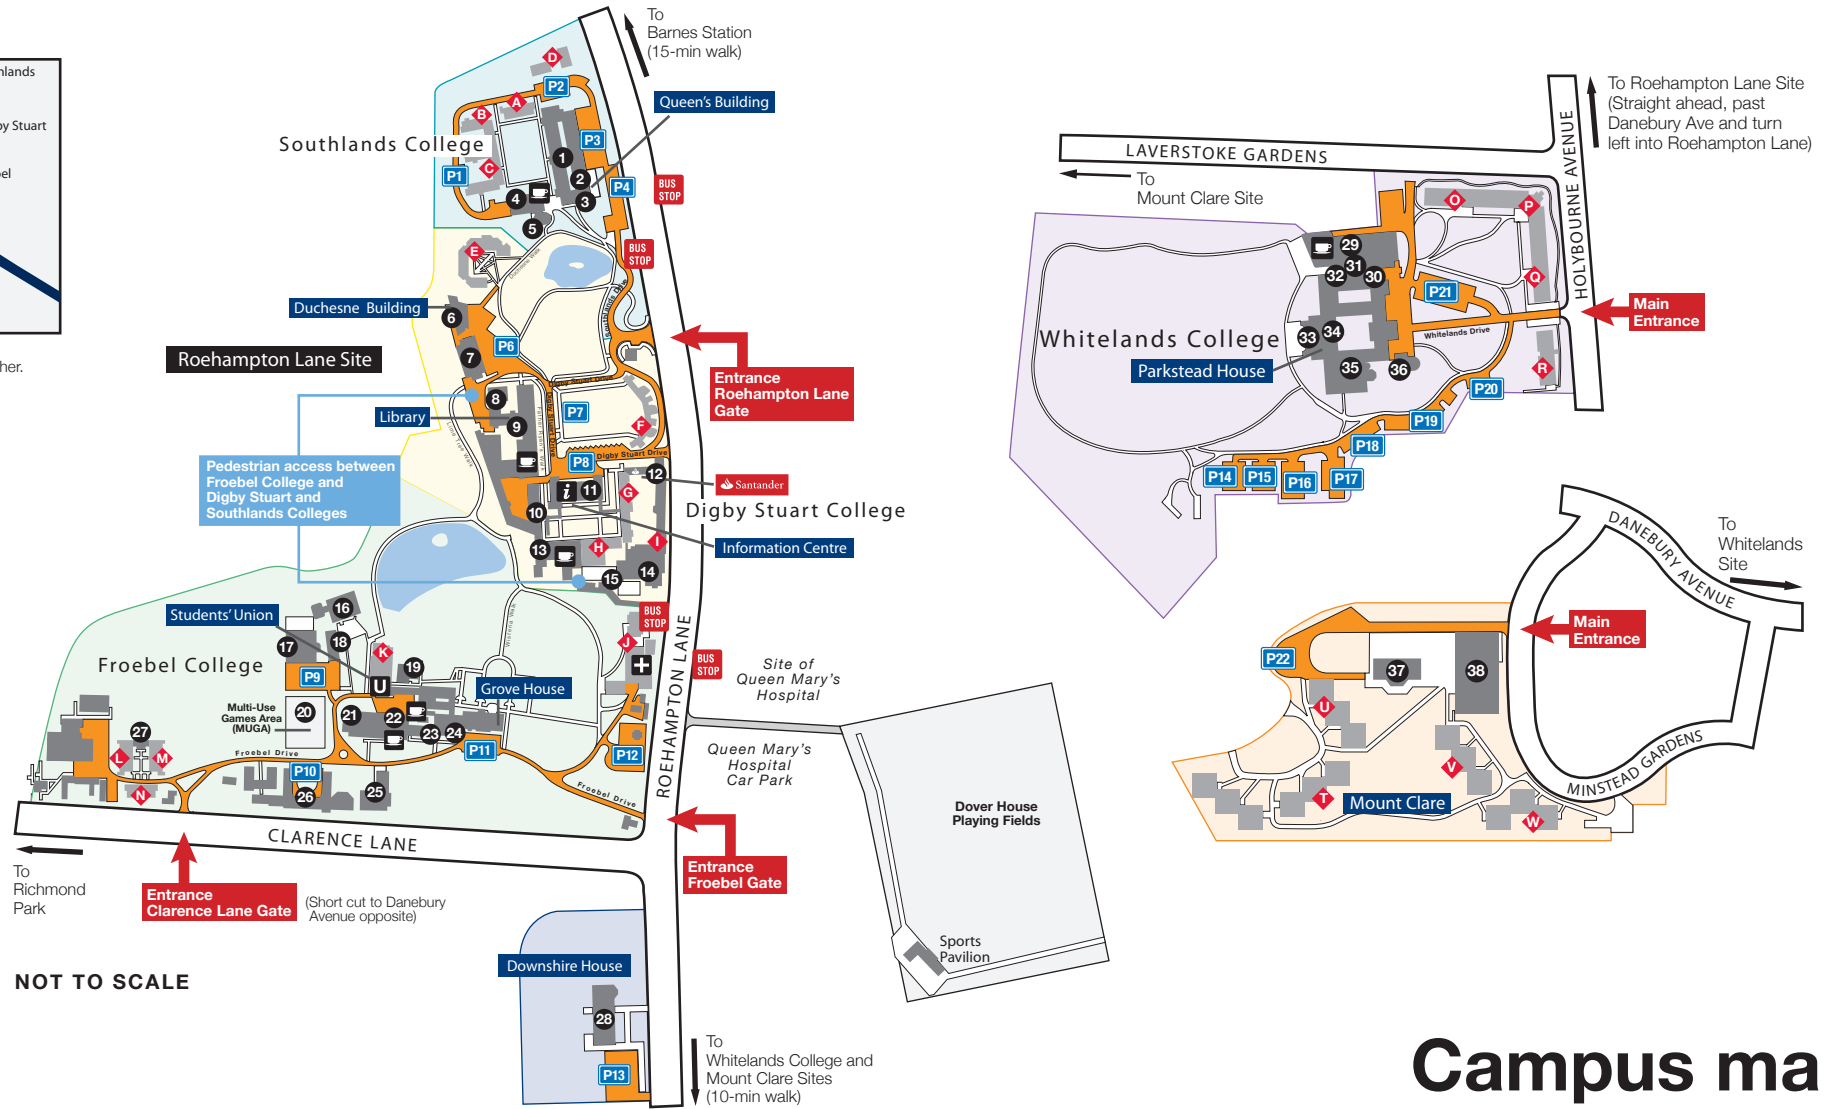

Our sites are all within a short walk of each other.

Campus map

<ul style="list-style-type: none"> P1-22 Car park ☑ Refreshments ▬ Paths ▬ Driveways ♿ WC + LIFT + P Disabled access for toilet, lift and car parking 	Academic Departments <ul style="list-style-type: none"> 1 Business School ♿ WC + LIFT + P 16 Dance ♿ WC 10 Drama, Theatre and Performance ♿ WC 26 Education 8 English and Creative Writing Humanities 33 Life Sciences ♿ WC + LIFT + P 2 Media, Culture and Language ♿ LIFT + P 33 Psychology ♿ WC + LIFT + P 7 Social Sciences ♿ WC + LIFT 	Buildings and venues <ul style="list-style-type: none"> 19 Brearley 25 Cedar ♿ WC 34 Chambers Rooms 2 Chapman Hall 17 Davies ♿ WC 28 Downshire House 6 Duchesne ♿ WC + LIFT + P 12 Erasmus House 8 Fincham 31 Gilbert Scott Lecture Theatre 24 Grove House ♿ WC + P 7 Hirst ♿ WC 13 Howard ♿ WC 27 Jebb Auditorium ♿ WC 10 Jubilee ♿ WC 26 Lulham 35 Manresa Hall 16 Michaelis 21 Montefiore Hall ♿ WC 37 Mount Clare House 18 Olive Garnett 33 Parkstead House ♿ WC + LIFT + P 38 Picasso 23 Portrait Room 1 Queen's Building ♿ LIFT + P 11 Richardson 29 William Morris Lecture Theatre 	Other services <ul style="list-style-type: none"> 37 Accommodation Office 15 Digby Stuart Square 11 Information Centre ♿ WC <i>(all student services and visitor enquiries, and Access Centre)</i> 9 Library and IT ♿ WC + Medical Centre 20 Multi-Use Games Area (MUGA) 36 Places of worship 32 Restaurants and Bars ☑ 18 ROEActive Gym + Santander bank U Students' Union ♿ WC + LIFT 30 Student Welfare Offices 22 Union Bar ☑ 9 Wired Cafe ☑ 	Residences <table border="1"> <tr> <td> Southlands <ul style="list-style-type: none"> ▲ Wesley Court ▲ Epworth Court ▲ Aldersgate Court ▲ Southlands Lodge </td> <td> Froebel <ul style="list-style-type: none"> ▲ Old, New and Garden Court ▲ Lawrence ▲ Linden House ▲ Aspen House ▲ Willow House </td> <td> Whitlands <ul style="list-style-type: none"> ▲ Beverley, Cheltenham ▲ Durham, Gilesgate ▲ Kings, Melrose ▲ Walpole, Sutherland </td> </tr> <tr> <td> Digby Stuart <ul style="list-style-type: none"> ▲ Shaw House ▲ Lee House ▲ Bede House ▲ Newman House ▲ Stuart Lodge </td> <td> Mount Clare <ul style="list-style-type: none"> ▲ Albers, Andre, Appell ▲ Balla, Bellini, Blake ▲ Calder, Catlin, Cornell ▲ Dali, Degas, Dufy ▲ Eakins, Epstein, Etty </td> <td></td> </tr> </table>	Southlands <ul style="list-style-type: none"> ▲ Wesley Court ▲ Epworth Court ▲ Aldersgate Court ▲ Southlands Lodge 	Froebel <ul style="list-style-type: none"> ▲ Old, New and Garden Court ▲ Lawrence ▲ Linden House ▲ Aspen House ▲ Willow House 	Whitlands <ul style="list-style-type: none"> ▲ Beverley, Cheltenham ▲ Durham, Gilesgate ▲ Kings, Melrose ▲ Walpole, Sutherland 	Digby Stuart <ul style="list-style-type: none"> ▲ Shaw House ▲ Lee House ▲ Bede House ▲ Newman House ▲ Stuart Lodge 	Mount Clare <ul style="list-style-type: none"> ▲ Albers, Andre, Appell ▲ Balla, Bellini, Blake ▲ Calder, Catlin, Cornell ▲ Dali, Degas, Dufy ▲ Eakins, Epstein, Etty 	
Southlands <ul style="list-style-type: none"> ▲ Wesley Court ▲ Epworth Court ▲ Aldersgate Court ▲ Southlands Lodge 	Froebel <ul style="list-style-type: none"> ▲ Old, New and Garden Court ▲ Lawrence ▲ Linden House ▲ Aspen House ▲ Willow House 	Whitlands <ul style="list-style-type: none"> ▲ Beverley, Cheltenham ▲ Durham, Gilesgate ▲ Kings, Melrose ▲ Walpole, Sutherland 								
Digby Stuart <ul style="list-style-type: none"> ▲ Shaw House ▲ Lee House ▲ Bede House ▲ Newman House ▲ Stuart Lodge 	Mount Clare <ul style="list-style-type: none"> ▲ Albers, Andre, Appell ▲ Balla, Bellini, Blake ▲ Calder, Catlin, Cornell ▲ Dali, Degas, Dufy ▲ Eakins, Epstein, Etty 									